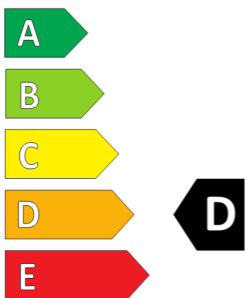

GOODYEAR

RunOnFlat[®] TECHNOLOGY

ENERGY

GOODYEAR

526852

255/40R18 95Y

C1

2020/740